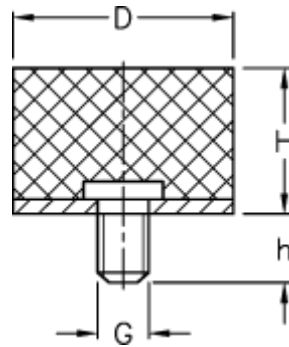

# Data Sheet

Article number: 51401120003860

Description: KLEE Vibration damper type 4  
30-20-4, M8x12, NBR - 57 shore

## Measures

---

D = 30

G = M8

h = 12

H = 20